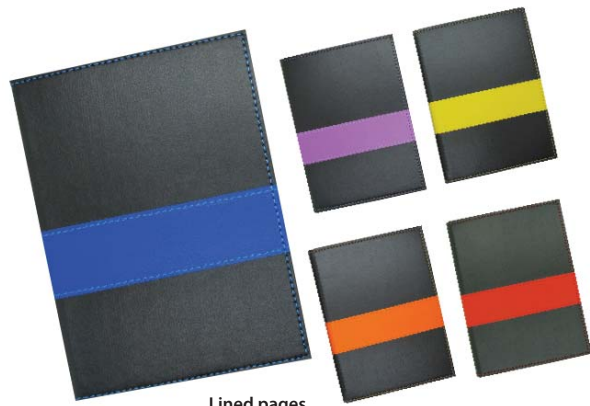

10cm x 14cm

Piano Notepad (with Pen) (comes with PVC Ruler)

15cm x 17.8cm
• comes with PVC Ruler

Flip Notepad (with Pen)

14.5cm x 11.5cm

Lined pages.

PU Wrapped Hori Notepad

11.5cm x 15.5cm