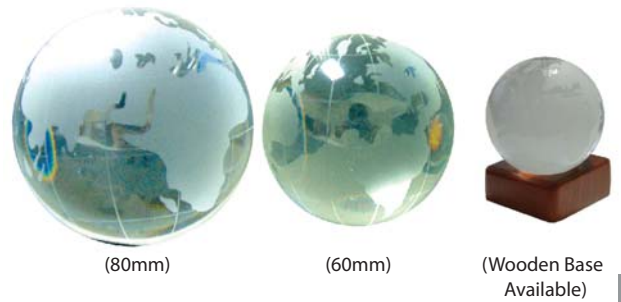

High Grade Clear Crystal Globe / Paper Weight