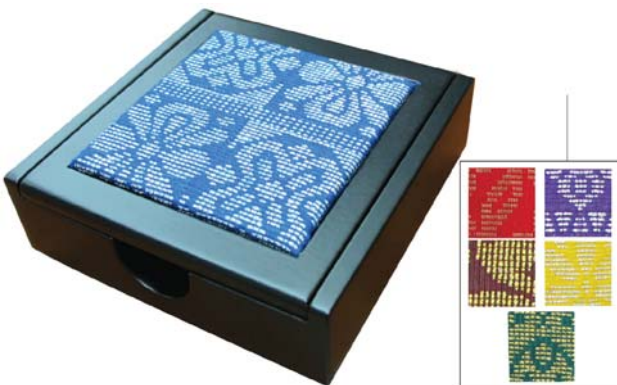

PW001 (V23) - Wooden Songket Memo Box